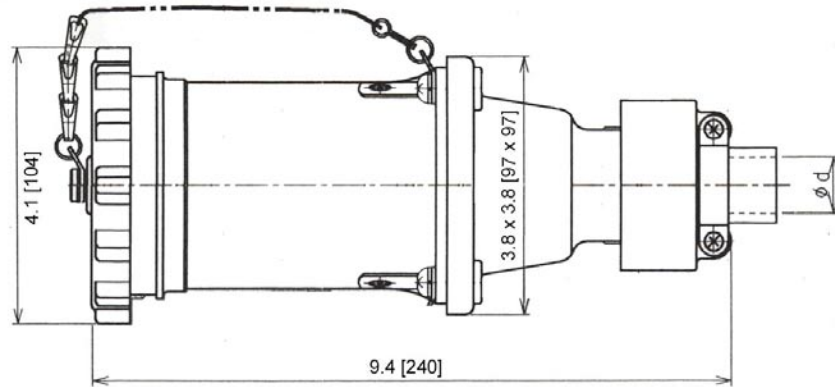

# WATERTIGHT FEMALE CORD CONNECTOR

---

## 60AMP 240VAC

Catalog No: E634FC2

Item No: 1900-02P

- Watertight Plug (Non-metallic)
- Heavy Duty Design for Marine Environment
- UL Listed
- Snap cover also available

**RATING:**

|                 |  |
|-----------------|--|
| Electrical -    | 60A 240VAC (60Hz)  |
| Environmental - | IPx7 per IEC 529 / IEC 309-1, Type 4X capable  |
| Terminals -     | (3) Phase & (1) Ground Pressure type screw terminals (1per Pole) accept #8-#6 AWG (10-16mm <sup>2</sup> ) conductors |