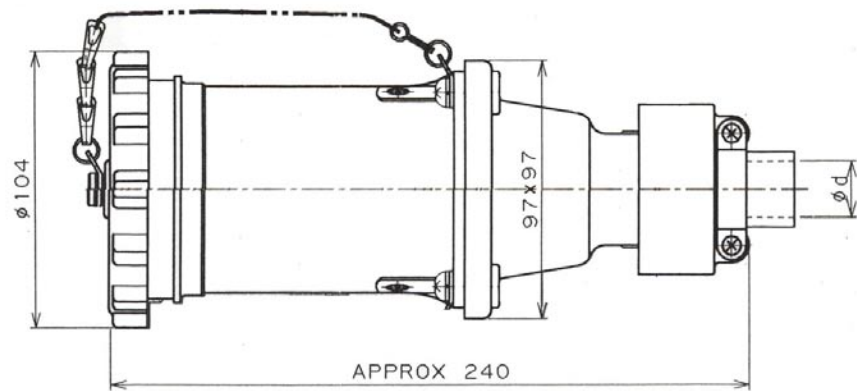

WATERTIGHT FEMALE CORD CONNECTOR

60AMP 480VAC

Catalog No: E634FC4

Item No: 1900-03P

- Watertight Plug (Non-metallic)
- Heavy Duty Design for Marine Environment
- UL Listed
- Snap cover also available

ESL Power Systems, Inc. • Tel: (951) 739-7020 • (800) 922-4188 • Fax: (951) 739-7048 • www.eslpwr.com • info@eslpwr.com

©2001 ESL Power Systems
1900-03P

ESL
POWER SYSTEMS

SPECIFICATIONS

Catalog No: E634FC4

Item No: 1900-03P

RATING:

Electrical -	60A 480VAC (60Hz)
Environmental -	IPx7 per IEC 529 / ISO 1496-2, Type 4X capable
Terminals -	(3) Phase & (1) Ground Pressure type screw terminals (1per Pole) accept #8-#6 AWG (10-16mm ²) conductors