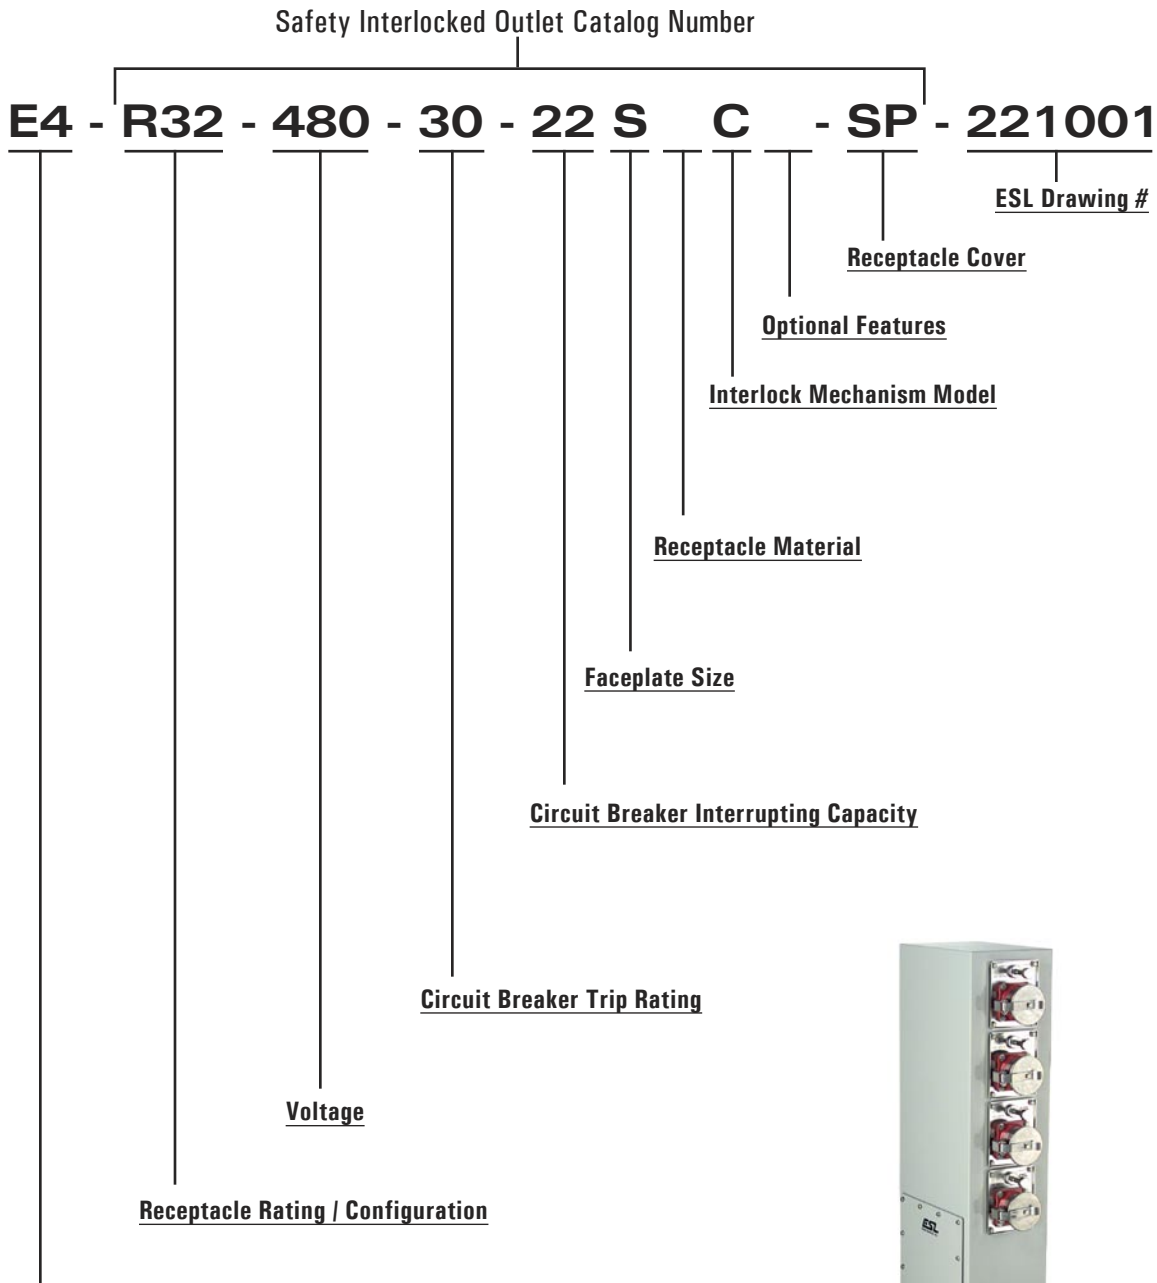

INTERLOCKED POWER MODULES

Catalog Numbering Guide (Enclosures)

ESL interlocked power outlets catalog numbers are easily specified using the guide below:

Number of Interlocked Outlets

E4 = 4 Outlets
E5 = 5 Outlets
Etc...